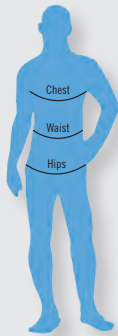

SIZE CHARTS

APPAREL

Men's (metric)

Size (cm)	Chest	Waist	Hip	Inseam		
				Regular	Short	Long
S	88-96	73-81	88-96	82-5	77-5	87-5
M	96-104	81-89	96-104	83	78	88
L	104-112	89-97	104-112	83-5	78-5	88-5
XL	112-124	97-109	112-120	84	79	89
XXL	124-136	109-121	120-128	84-5	79-5	89-5
XXXL	136-148	121-133	128-136	85	80	90

Women's (metric)

Size (cm)	Bust	Waist	Hip	Inseam		
				Regular	Short	Long
XS	76-83	60-67	84-91	79-5	74-5	84-5
S	83-90	67-74	91-98	79-5	74-5	84-5
M	90-97	74-81	98-105	80	75	85
L	97-104	81-88	105-112	80	75	85
XL	104-114	88-98	112-120	80.5	75.5	85.5