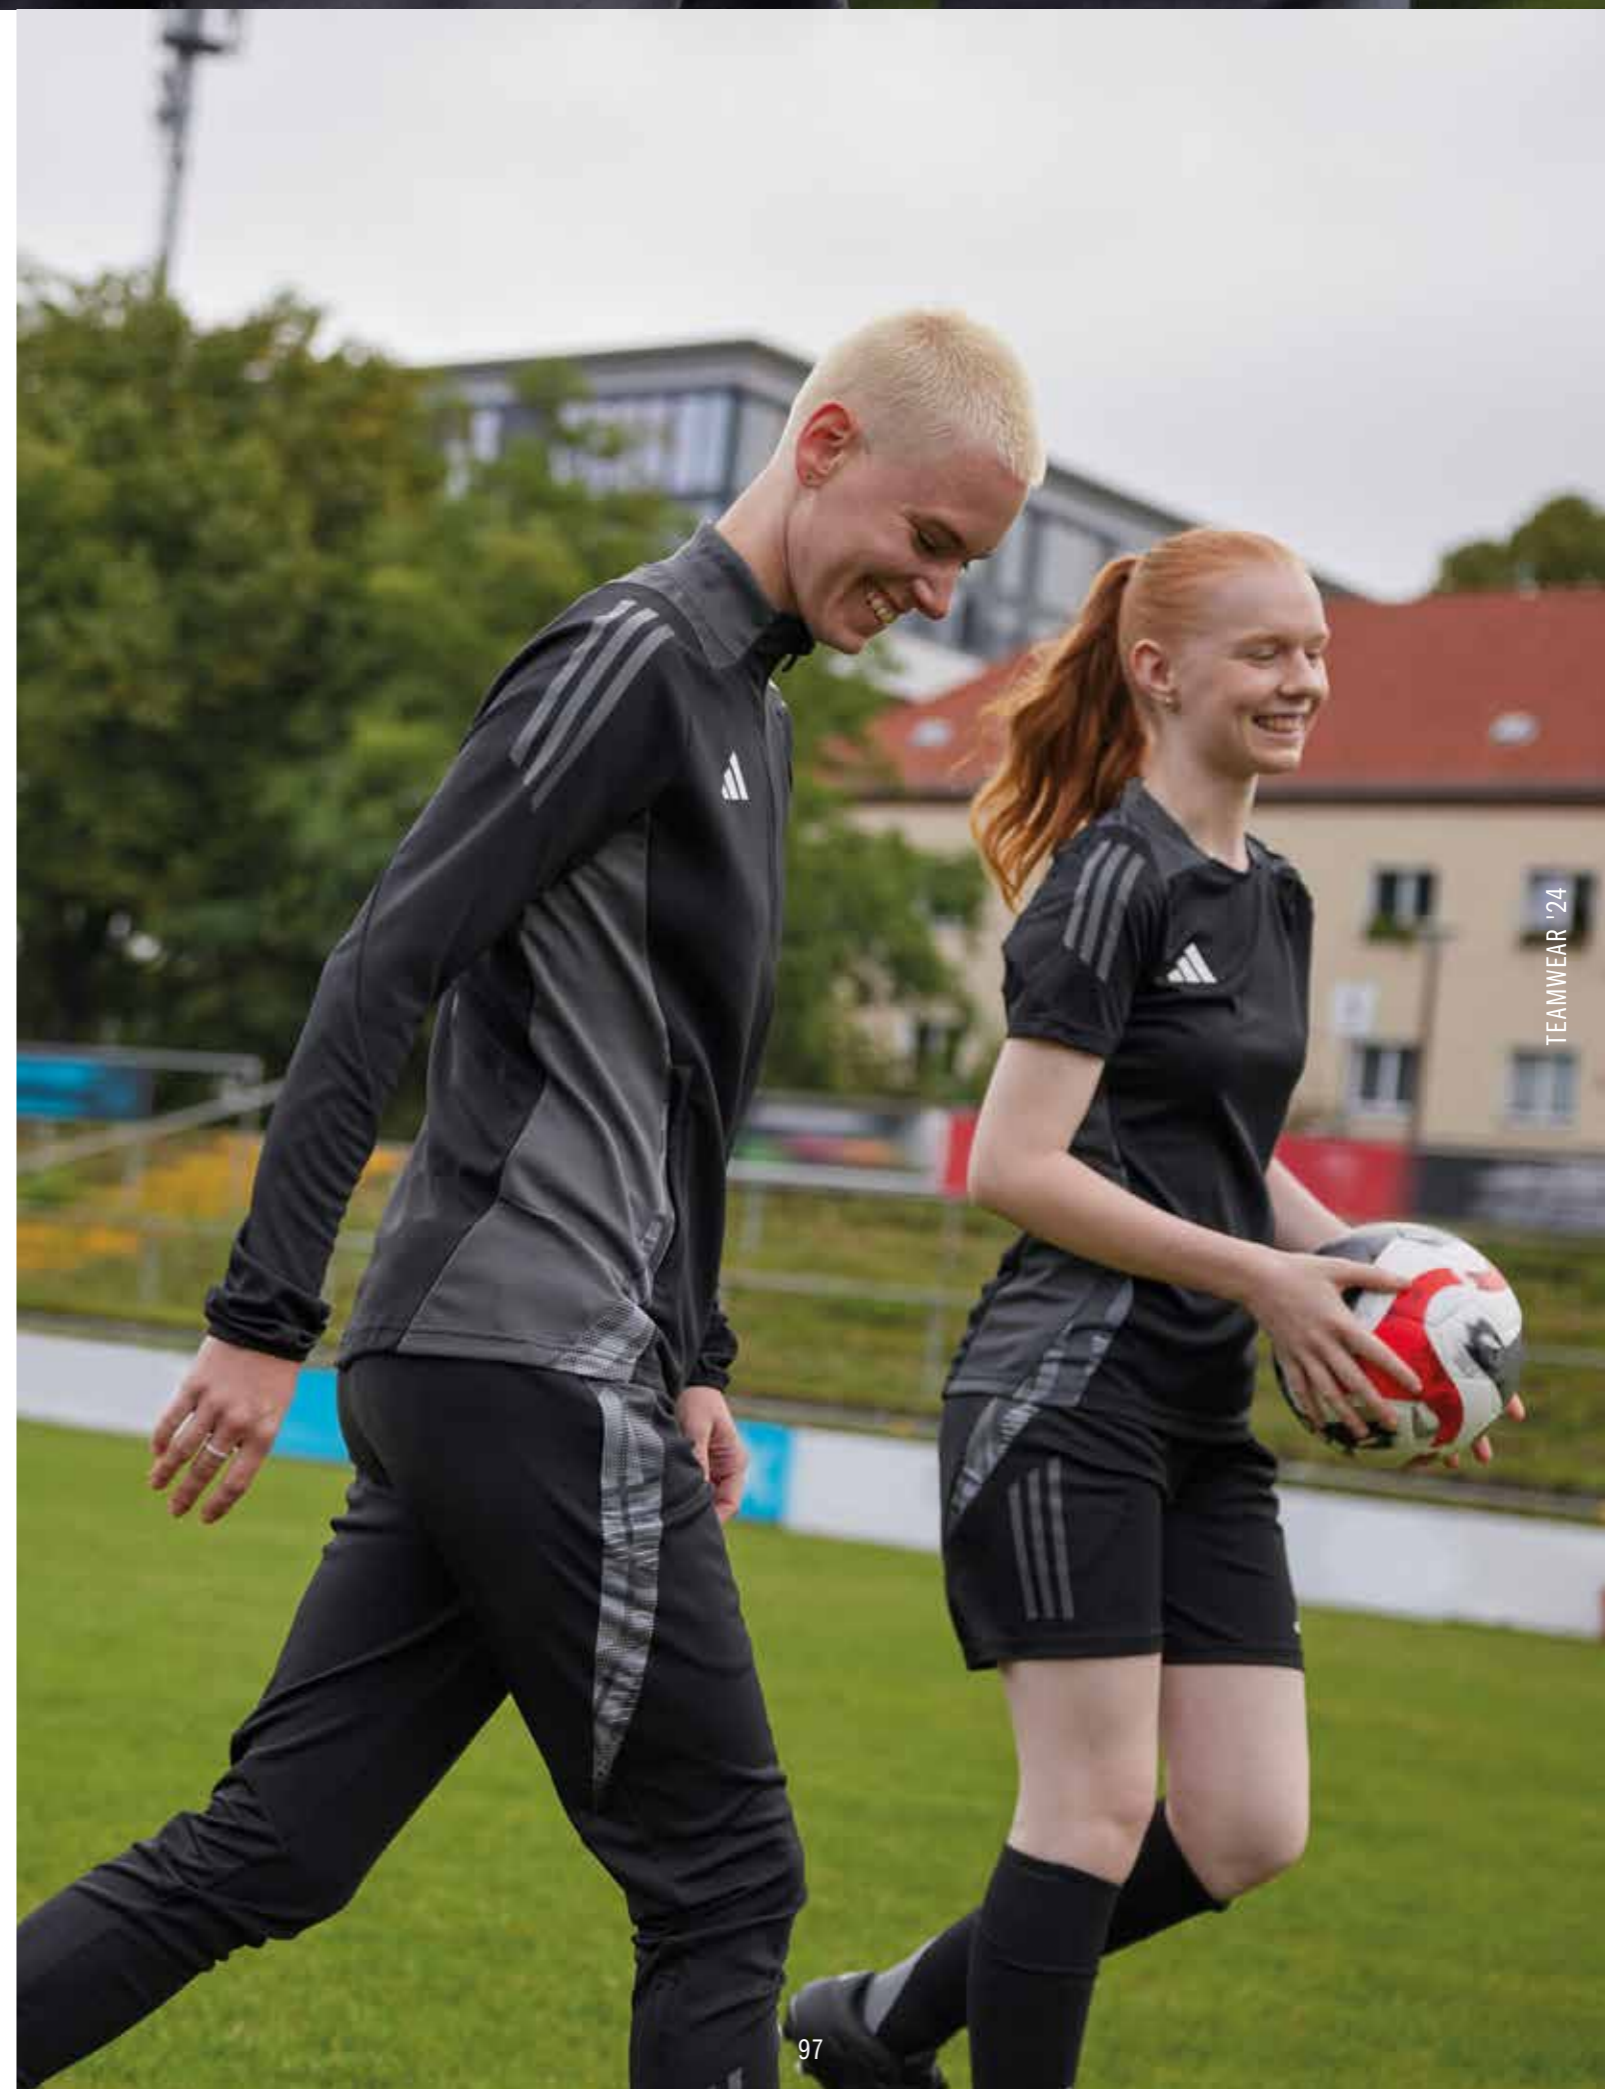

KEY ARTICLE

TIRO 24 COMPETITION JERSEY WOMEN

TIRO24 C TRJSYW

FIT: REGULAR

MAIN MATERIAL: 100% RECYCLED POLYESTER

ADULT: 35 € / 849 CZK / 13990 HUF | **SIZES:** 2XS, XS, S, M, L, XL, 2XL

TIRO 24 COMPETITION POLO WOMEN

TIRO24 C POLO W

FIT: REGULAR

MAIN MATERIAL: 65% RECYCLED POLYESTER / 35% COTTON

ADULT: 40 € / 999 CZK / 15990 HUF | **SIZES:** 2XS, XS, S, M, L, XL, 2XL

TIRO 24 COMPETITION DOWNTIME SHORT WOMEN

TIRO24 C DTSHOW

FIT: REGULAR

MAIN MATERIAL: 100% RECYCLED POLYESTER

ADULT: 40 € / 999 CZK / 15990 HUF | **SIZES:** 2XS, XS, S, M, L, XL, 2XL

TEAMWEAR '24

TEAMWEAR '24