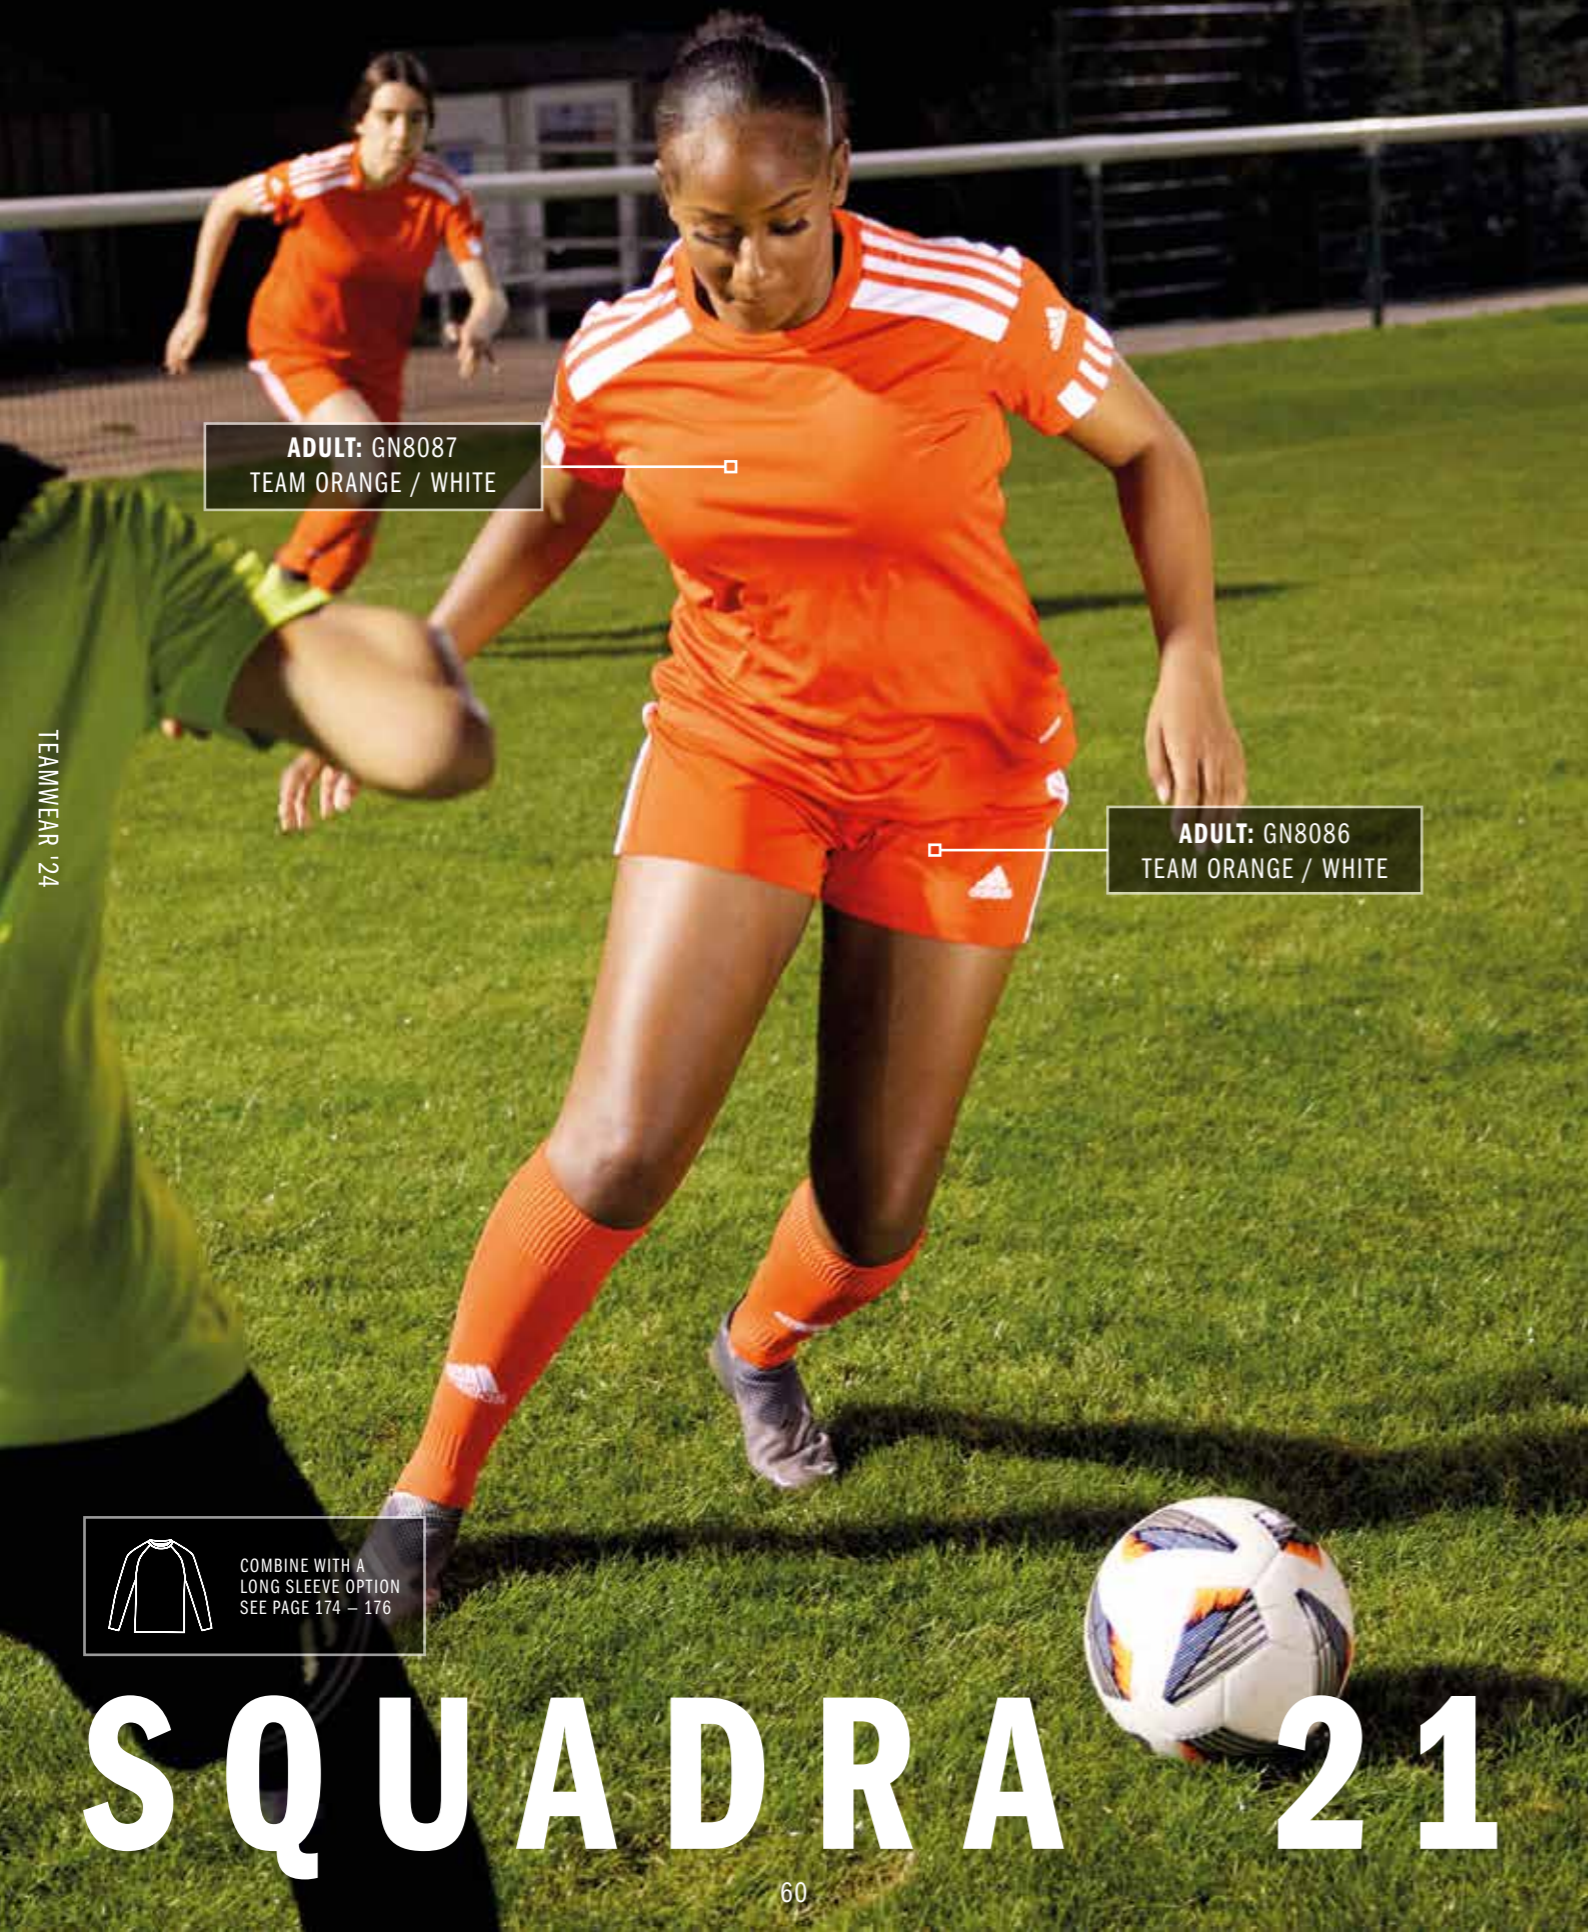

SQUADRA 21

ADULT: GN8087
TEAM ORANGE / WHITE

ADULT: GN8086
TEAM ORANGE / WHITE

COMBINE WITH A LONG SLEEVE OPTION
SEE PAGE 174 – 176

SQUADRA 21

WOMEN'S MATCHWEAR

SQUADRA 21 JERSEY WOMEN

SQUAD 21 JSY W

FIT: REGULAR

MAIN MATERIAL: 100% RECYCLED POLYESTER

ADULT: 23 € / 549 CZK / 8990 HUF | SIZES: 2XS, XS, S, M, L, XL, 2XL

LIFECYCLE → FEB 2025

SQUADRA 21 SHORT WOMEN

SQUAD 21 SHO W

FIT: REGULAR

MAIN MATERIAL: 100% RECYCLED POLYESTER

ADULT: 23 € / 549 CZK / 8990 HUF | SIZES: 2XS, XS, S, M, L, XL, 2XL

LIFECYCLE → FEB 2025

KEY ARTICLE

MATCHES BEST WITH SQUADRA 21 WOMEN SHORTS: