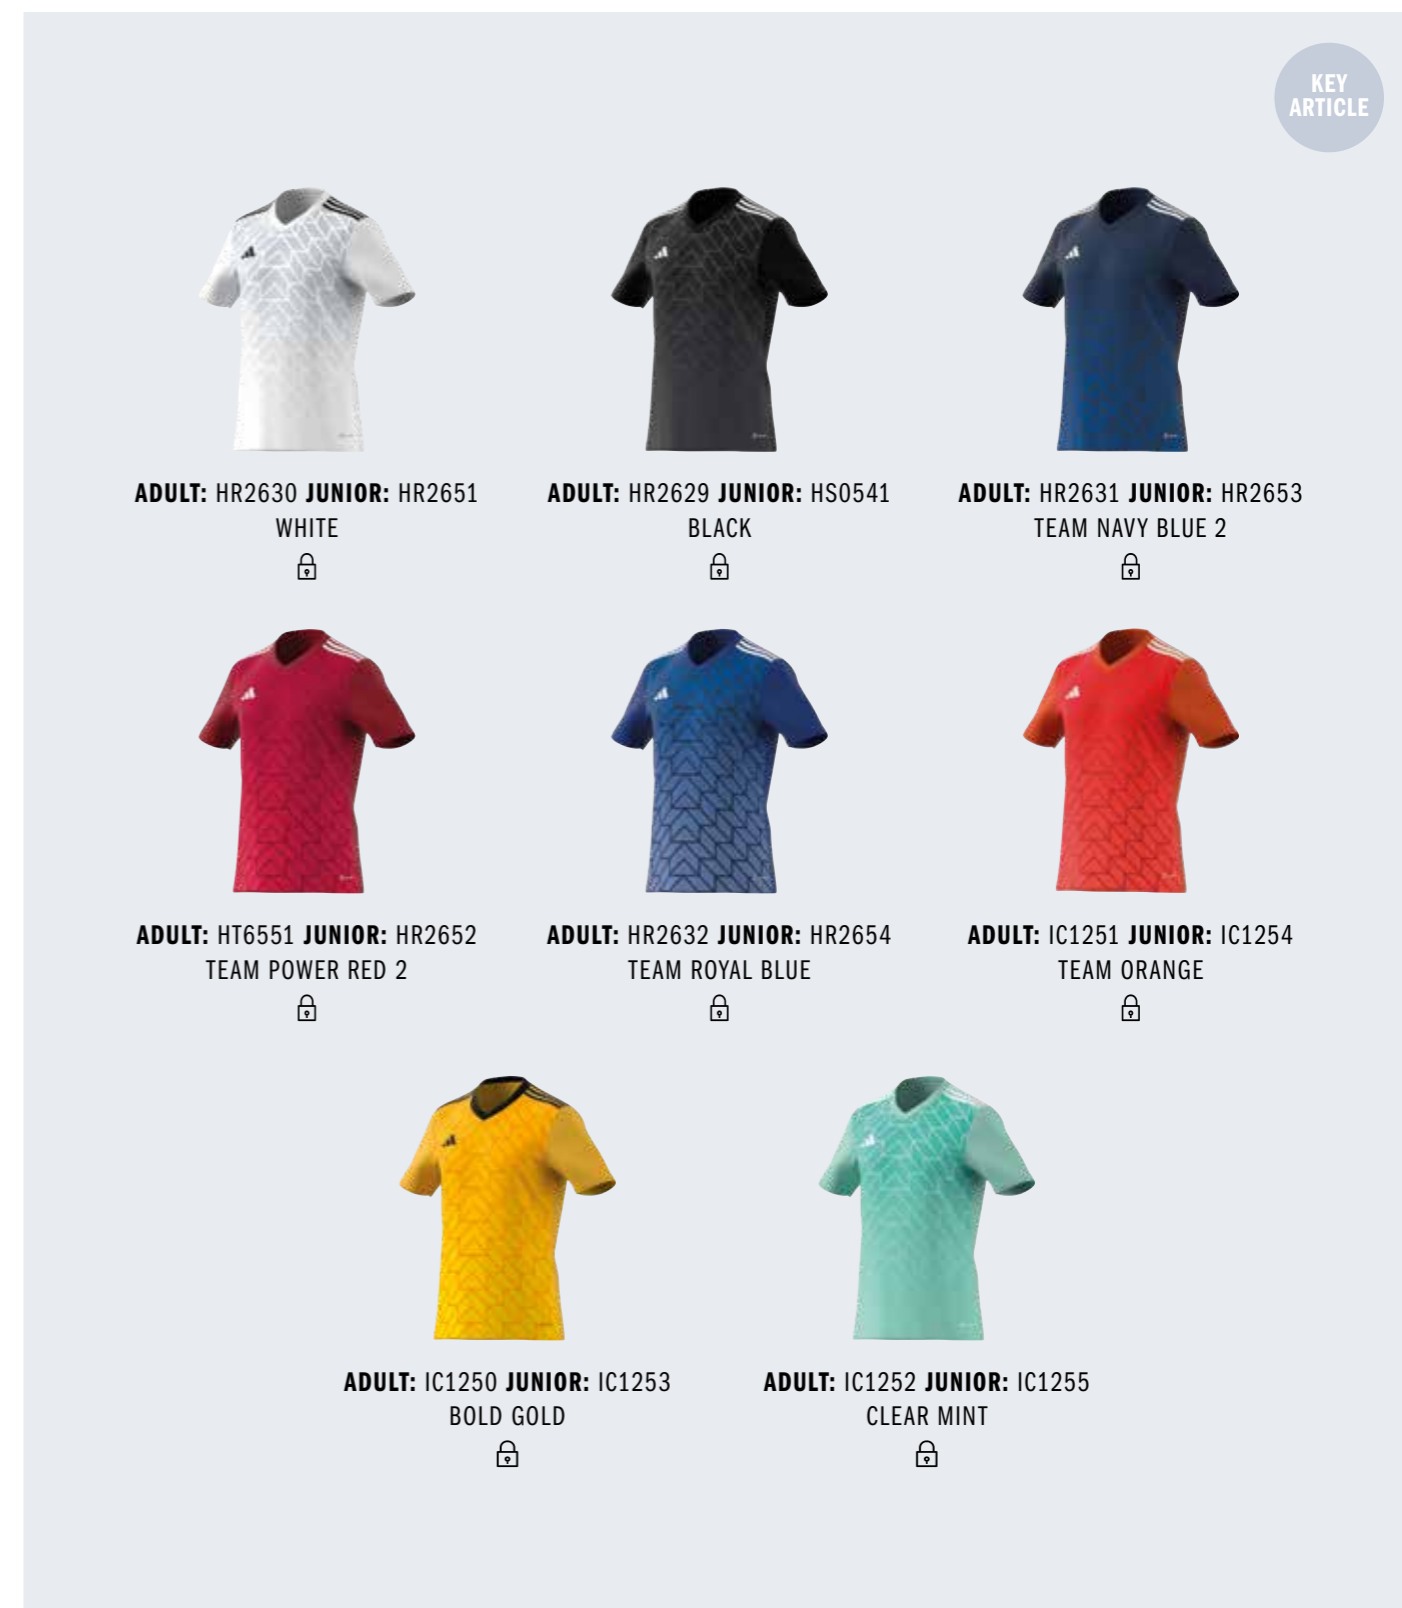

TEAM ICON 23

MEN'S & YOUTH MATCHWEAR

TEAM ICON JERSEY

T ICON23 JSY

FIT: SLIM

MAIN MATERIAL: 100% RECYCLED POLYESTER

ADULT: 30 € / 749 CZK / 11990 HUF | SIZES: XS, S, M, L, XL, 2XL, 3XL
JUNIOR: 25 € / 599 CZK / 9990 HUF | SIZES: 116, 128, 140, 152, 164, 176

LIFECYCLE → FEB 2025

🔒 EXCLUSIVE TO TEAMWEAR SPECIALISTS

TEAMWEAR '24

TEAMWEAR '24

KEY ARTICLE

ADULT: HT6538
BLACK / WHITE

ADULT: HR2630 JUNIOR: HR2651
WHITE

ADULT: HT6129 JUNIOR: H49597
BLACK / WHITE

👕 COMBINE WITH A LONG SLEEVE OPTION SEE PAGE 174 – 176

COLLECTION MADE WITH 100% RECYCLED MATERIALS

TEAM ICON 23

ADULT: HR2630 JUNIOR: HR2651
WHITE

ADULT: HR2629 JUNIOR: HS0541
BLACK

ADULT: HR2631 JUNIOR: HR2653
TEAM NAVY BLUE 2

ADULT: HT6551 JUNIOR: HR2652
TEAM POWER RED 2

ADULT: HR2632 JUNIOR: HR2654
TEAM ROYAL BLUE

ADULT: IC1251 JUNIOR: IC1254
TEAM ORANGE

ADULT: IC1250 JUNIOR: IC1253
BOLD GOLD

ADULT: IC1252 JUNIOR: IC1255
CLEAR MINT