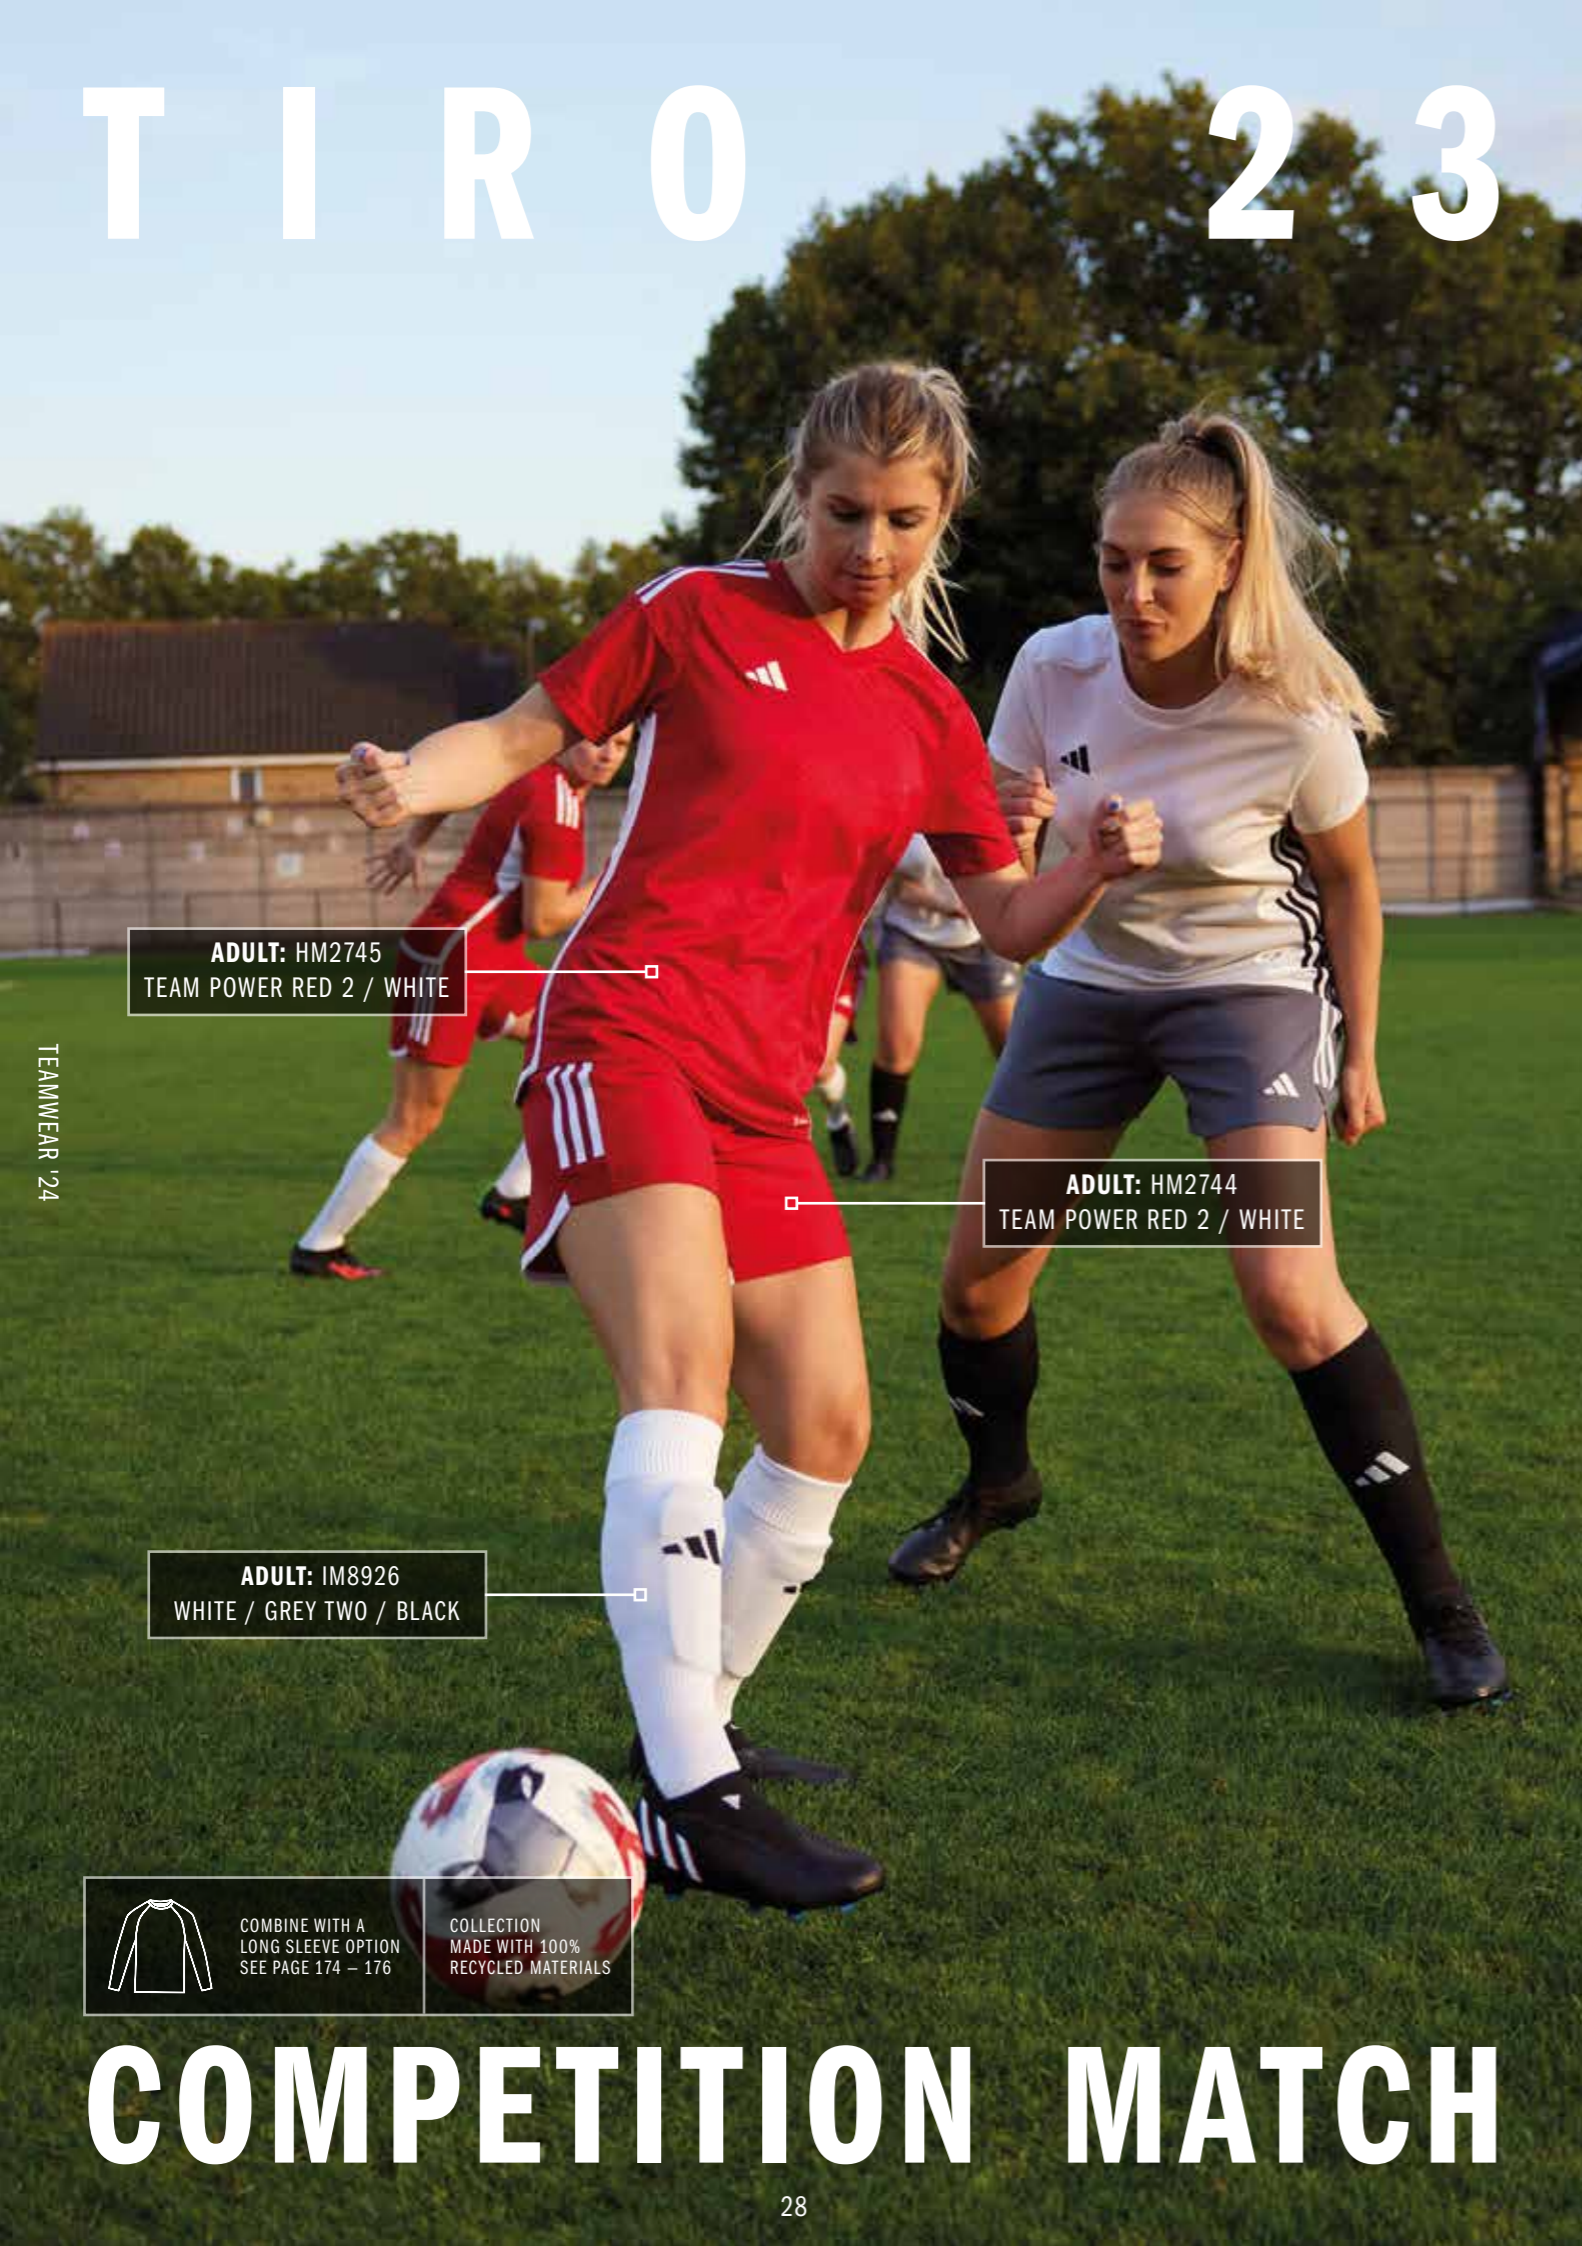

TIRO 23

ADULT: HM2745
TEAM POWER RED 2 / WHITE

ADULT: HM2744
TEAM POWER RED 2 / WHITE

ADULT: IM8926
WHITE / GREY TWO / BLACK

COMBINE WITH A LONG SLEEVE OPTION SEE PAGE 174 – 176

COLLECTION MADE WITH 100% RECYCLED MATERIALS

COMPETITION MATCH

WOMEN'S MATCHWEAR

TIRO 23 COMPETITION MATCHDAY JERSEY

TIRO23 C M JSYW

FIT: REGULAR

MAIN MATERIAL: 100% RECYCLED POLYESTER

ADULT: 50 € / 1199 CZK / 19990 HUF | **SIZES:** 2XS, XS, S, M, L, XL, 2XL

LIFECYCLE → **FEB 2025**

🔒 EXCLUSIVE TO TEAMWEAR SPECIALISTS

TIRO 23 COMPETITION MATCH SHORT WOMEN

TIRO23 C M SHOW

FIT: REGULAR

MAIN MATERIAL: 100% RECYCLED POLYESTER

ADULT: 40 € / 999 CZK / 15990 HUF | **SIZES:** 2XS, XS, S, M, L, XL, 2XL

LIFECYCLE → **FEB 2025**

MATCHES BEST WITH TIRO 23 COMPETITION MATCH SHORT WOMEN:

TEAMWEAR '24

TEAMWEAR '24