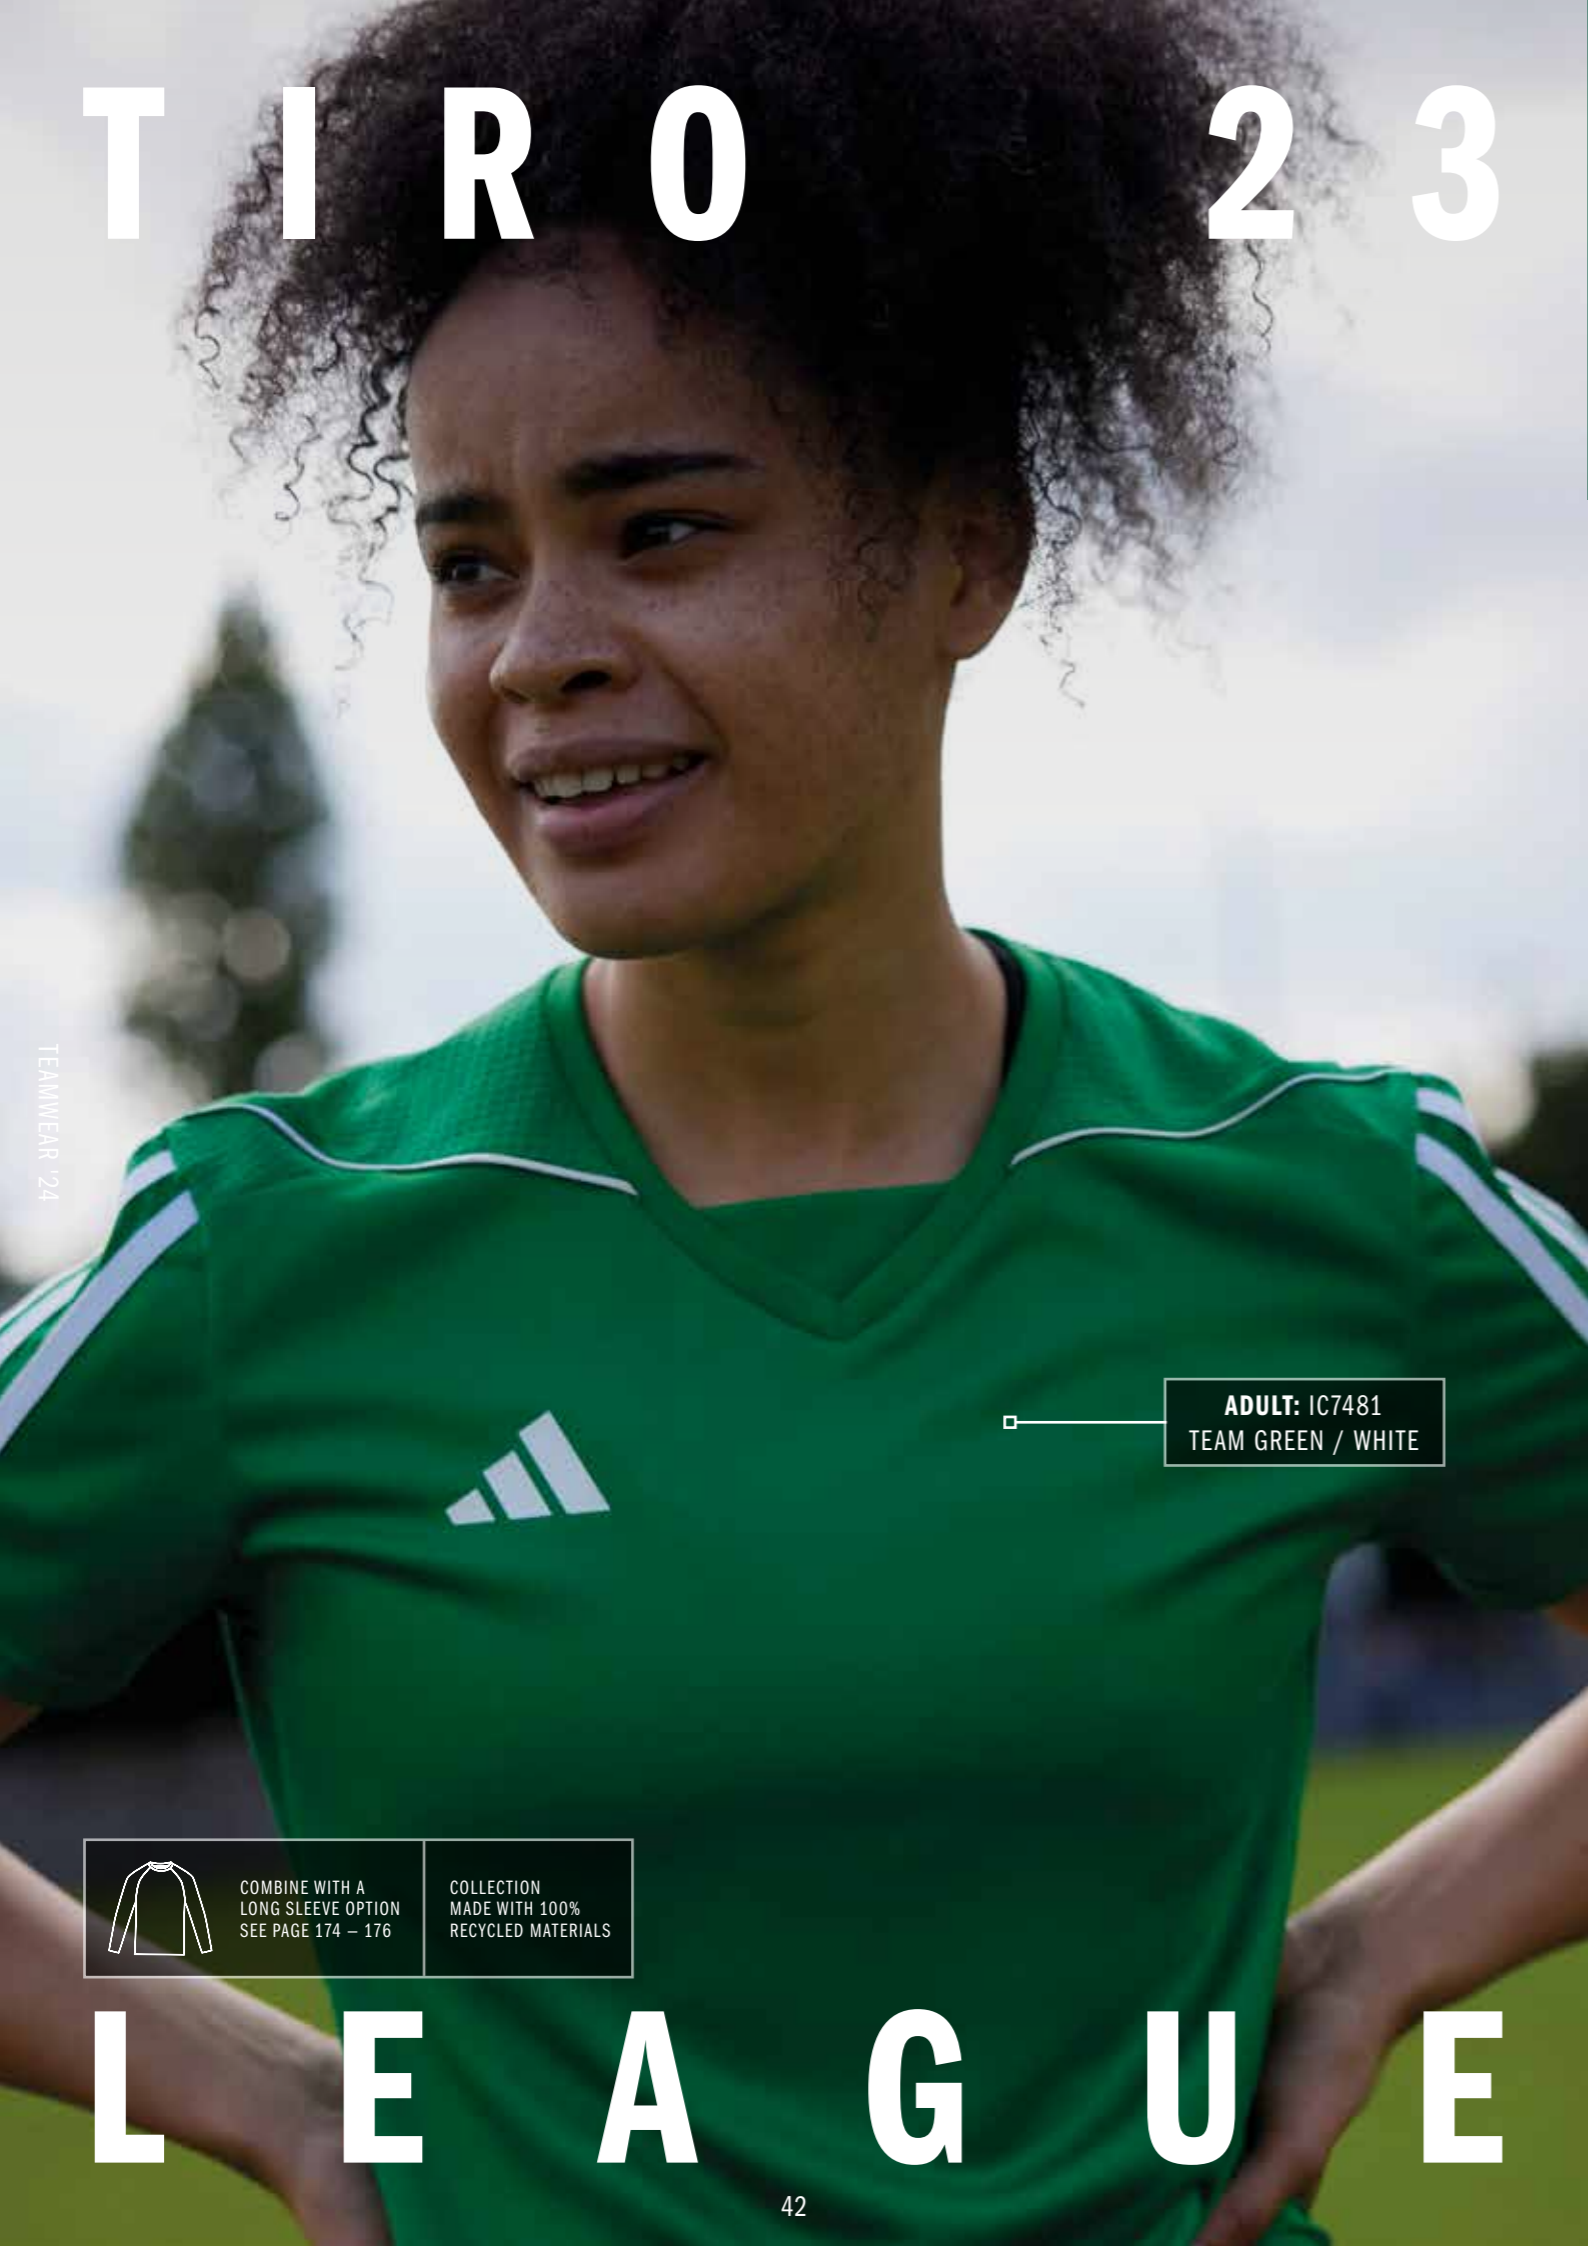

TIRO 23

WOMEN'S MATCHWEAR

TIRO 23 LEAGUE JERSEY WOMEN

TIRO 23 JSY W

FIT: SLIM

MAIN MATERIAL: 100% RECYCLED POLYESTER

ADULT: 30 € / 749 CZK / 11990 HUF | **SIZES:** 2XS, XS, S, M, L, XL, 2XL

LIFECYCLE → FEB 2025

TIRO 23 LEAGUE SHORT WOMEN

TIRO 23 SHO LW

FIT: REGULAR

MAIN MATERIAL: 100% RECYCLED POLYESTER

ADULT: 30 € / 749 CZK / 11990 HUF | **SIZES:** 2XS, XS, S, M, L, XL, 2XL

LIFECYCLE → FEB 2025

TEAMWEAR '24

ADULT: IC7481
TEAM GREEN / WHITE

COMBINE WITH A LONG SLEEVE OPTION SEE PAGE 174 – 176

COLLECTION MADE WITH 100% RECYCLED MATERIALS

LEAGUE

KEY ARTICLE

ADULT: IC7481 TEAM GREEN / WHITE	ADULT: HR4612 BLACK / WHITE	ADULT: HR4613 TEAM NAVY BLUE 2 / WHITE	ADULT: HT6549 TEAM POWER RED 2 / WHITE
ADULT: HR4616 TEAM ROYAL BLUE / WHITE	ADULT: IC7482 TEAM ONIX / WHITE	ADULT: HR4614 TEAM YELLOW / BLACK	ADULT: HR4615 WHITE / BLACK

MATCHES BEST WITH **TIRO 23 WOMEN SHORTS:**

ADULT: IB8125 TEAM GREEN / WHITE	ADULT: HT6548 BLACK / WHITE	ADULT: HR9748 TEAM NAVY BLUE 2 / WHITE	ADULT: HR9749 TEAM POWER RED 2 / WHITE
ADULT: HR9751 TEAM ROYAL BLUE / WHITE	ADULT: IB8126 TEAM ONIX / WHITE	ADULT: HR9752 TEAM YELLOW / BLACK	ADULT: HR9750 WHITE / BLACK

TEAMWEAR '24