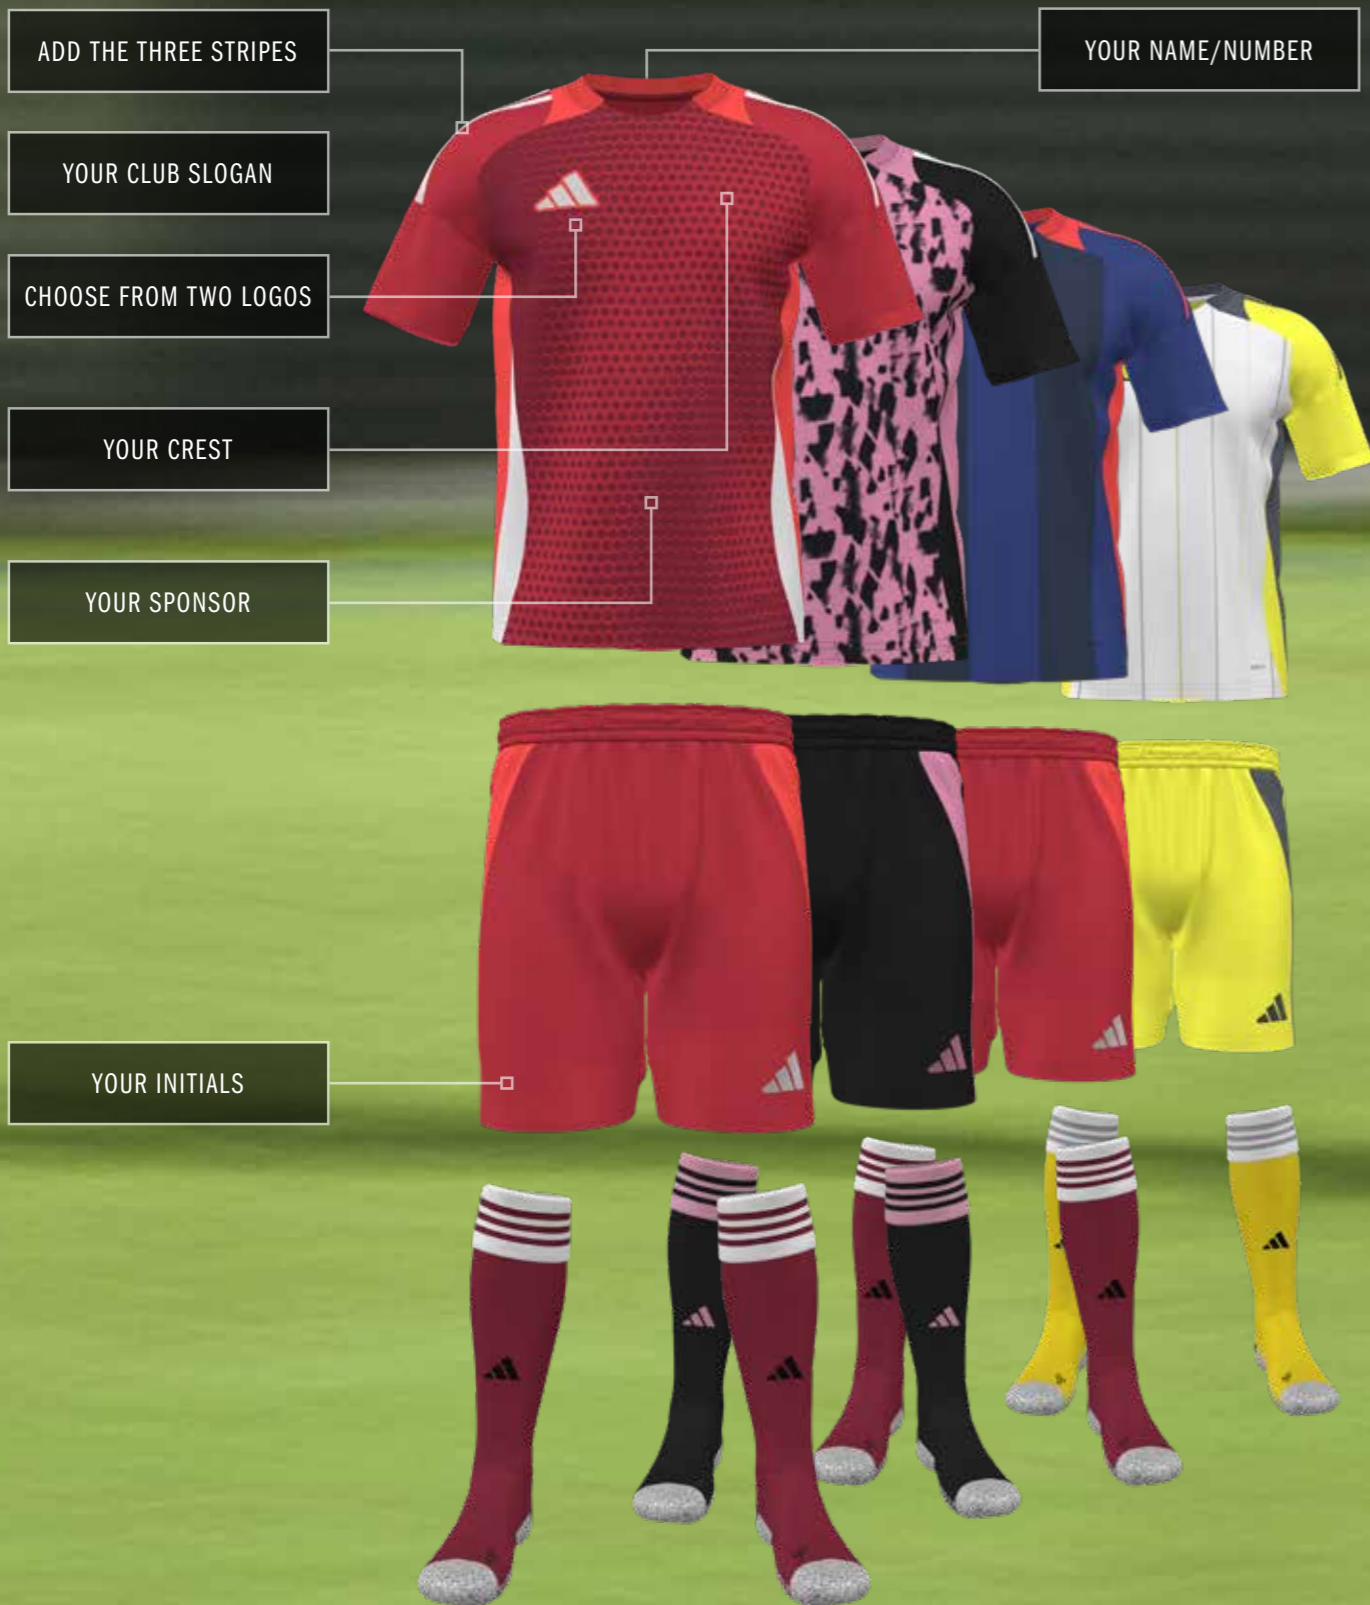

LOCKER ROOM

CUSTOMISE A KIT AS UNIQUE AS YOUR TEAM.

Choose from multiple styles, graphics and colourways to make your team stand out on the pitch.

TEAMWEAR '24

 REACH OUT TO YOUR LOCAL ADIDAS TEAMWEAR RETAILER FOR MORE INFORMATION.