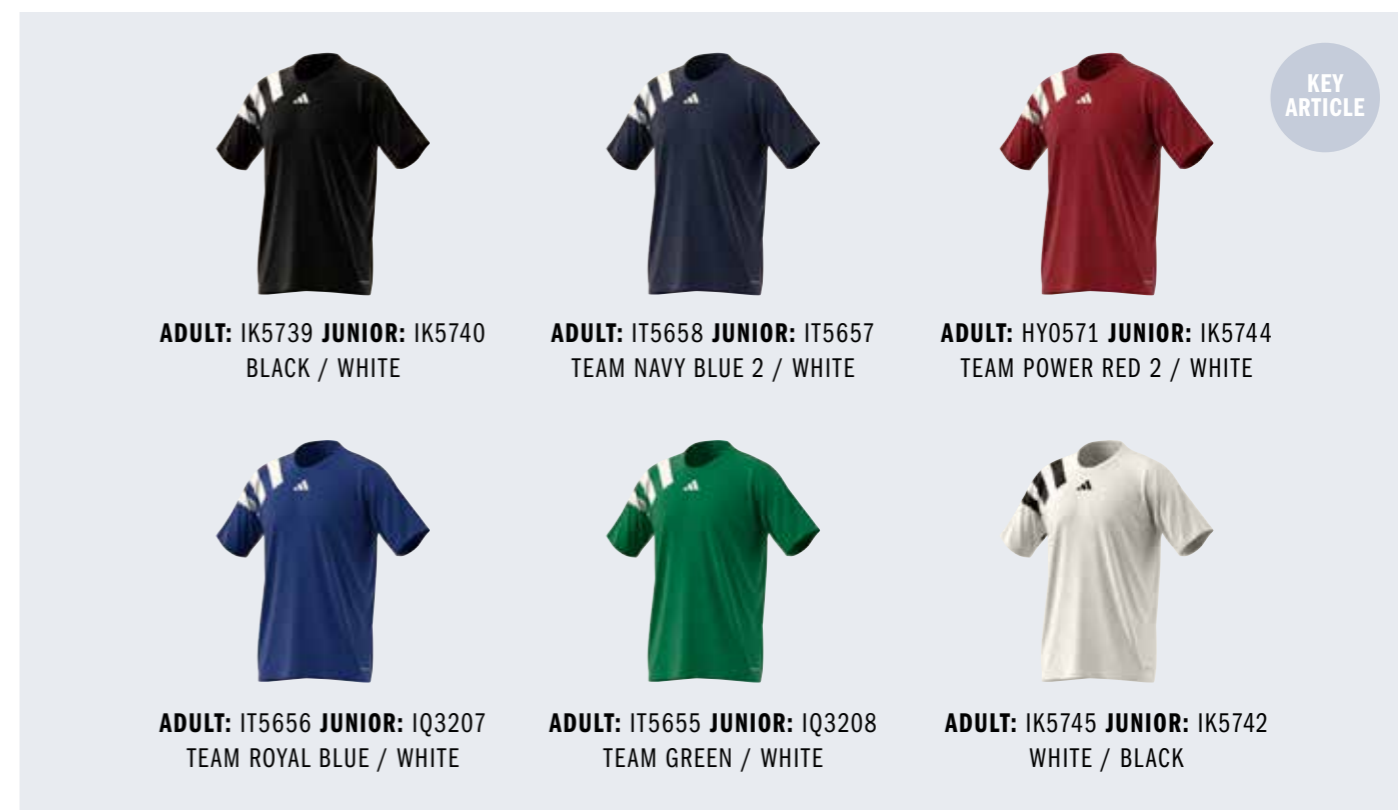

FORTORE 23

MEN'S & YOUTH MATCHWEAR

FORTORE 23 JERSEY

FORTORE23 JSY

FIT: REGULAR

MAIN MATERIAL: 100% RECYCLED POLYESTER

ADULT: 28 € / 699 CZK / 10990 HUF | SIZES: XS, S, M, L, XL, 2XL, 3XL
JUNIOR: 25 € / 599 CZK / 9990 HUF | SIZES: 116, 128, 140, 152, 164, 176

LIFECYCLE → FEB 2027

ADULT: IT5652 JUNIOR: IT5651
TEAM COLL BURGUNDY 2 /
TEAM LIGHT BLUE

ADULT: IQ3210 JUNIOR: IQ3214
TEAM COLL BURGUNDY 2 /
TEAM LIGHT BLUE WHITE

ADULT: IM8904
SEMI BLUE BURST / TEAM ROYAL BLUE

COMBINE WITH A
LONG SLEEVE OPTION
SEE PAGE 174 – 176

COLLECTION
MADE WITH 100%
RECYCLED MATERIALS

FORTORE 23

ADULT: IK5739 JUNIOR: IK5740
BLACK / WHITE

ADULT: IT5658 JUNIOR: IT5657
TEAM NAVY BLUE 2 / WHITE

ADULT: HY0571 JUNIOR: IK5744
TEAM POWER RED 2 / WHITE

KEY
ARTICLE

ADULT: IT5656 JUNIOR: IQ3207
TEAM ROYAL BLUE / WHITE

ADULT: IT5655 JUNIOR: IQ3208
TEAM GREEN / WHITE

ADULT: IK5745 JUNIOR: IK5742
WHITE / BLACK

ADULT: IK5772 JUNIOR: IK5774
TEAM LIGHT GREY / WHITE

ADULT: IT5652 JUNIOR: IT5651
TEAM COLL BURGUNDY 2 / TEAM LIGHT BLUE

ADULT: IK5737 JUNIOR: IK5730
BLACK / TEAM GREEN / TEAM YELLOW
/ TEAM COLLEG RED

ADULT: IK5738 JUNIOR: IK5727
TEAM NAVY BLUE 2 /
TEAM COLLEG RED / WHITE /
TEAM ROYAL BLUE

TEAMWEAR '24

TEAMWEAR '24