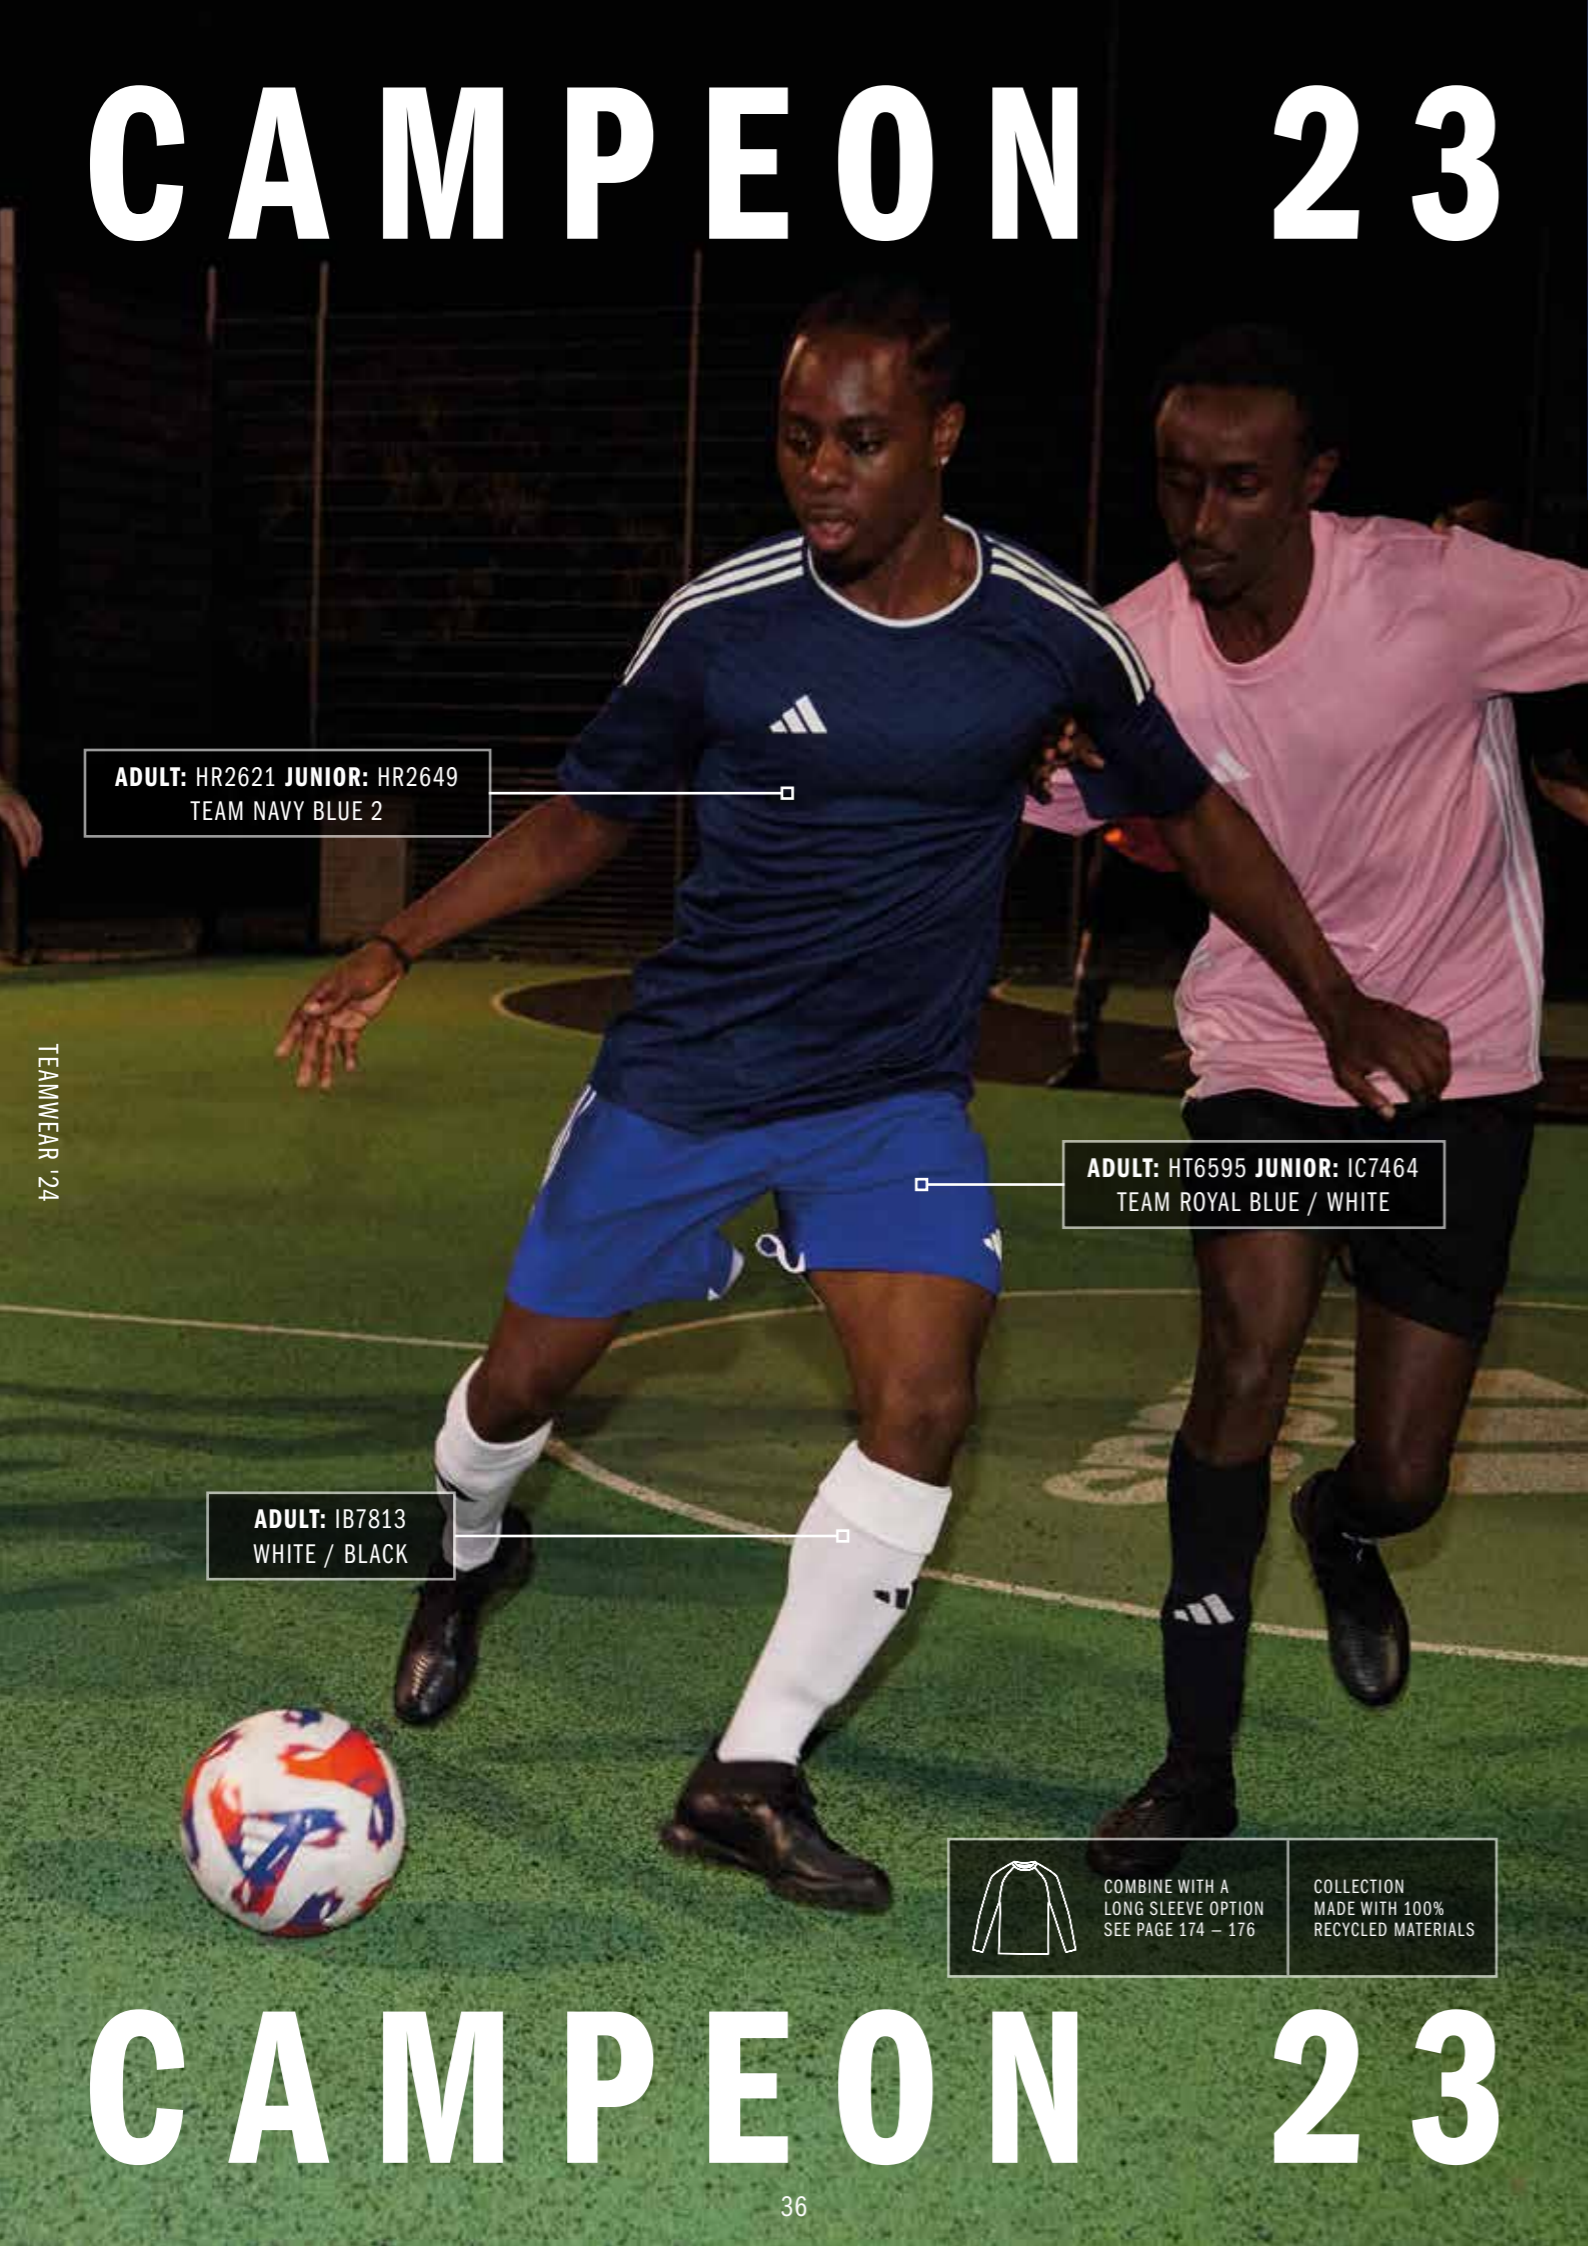

CAMPEON 23

ADULT: HR2621 **JUNIOR:** HR2649
TEAM NAVY BLUE 2

ADULT: HT6595 **JUNIOR:** IC7464
TEAM ROYAL BLUE / WHITE

ADULT: IB7813
WHITE / BLACK

COMBINE WITH A
LONG SLEEVE OPTION
SEE PAGE 174 – 176

COLLECTION
MADE WITH 100%
RECYCLED MATERIALS

CAMPEON 23

MEN'S & YOUTH MATCHWEAR

CAMPEON 23 JERSEY

CAMPEON 23 JSY

FIT: SLIM

MAIN MATERIAL: 100% RECYCLED POLYESTER

ADULT: 35 € / 849 CZK / 13990 HUF | **SIZES:** XS, S, M, L, XL, 2XL, 3XL

JUNIOR: 30 € / 749 CZK / 11990 HUF | **SIZES:** 116, 128, 140, 152, 164, 176

LIFECYCLE → **FEB 2026**

🔒 EXCLUSIVE TO TEAMWEAR SPECIALISTS

KEY
ARTICLE

ADULT: HR2621 **JUNIOR:** HR2649
TEAM NAVY BLUE 2

ADULT: HR2623 **JUNIOR:** HS0537
BLACK

ADULT: HR2622 **JUNIOR:** HR2648
TEAM POWER RED 2

ADULT: HR2620 **JUNIOR:** HR2650
TEAM ROYAL BLUE

ADULT: IB4923 **JUNIOR:** IB4924
TEAM GREEN

ADULT: IC1235 **JUNIOR:** IC1243
TEAM ORANGE

ADULT: HT6550 **JUNIOR:** HR2647
WHITE / BLACK