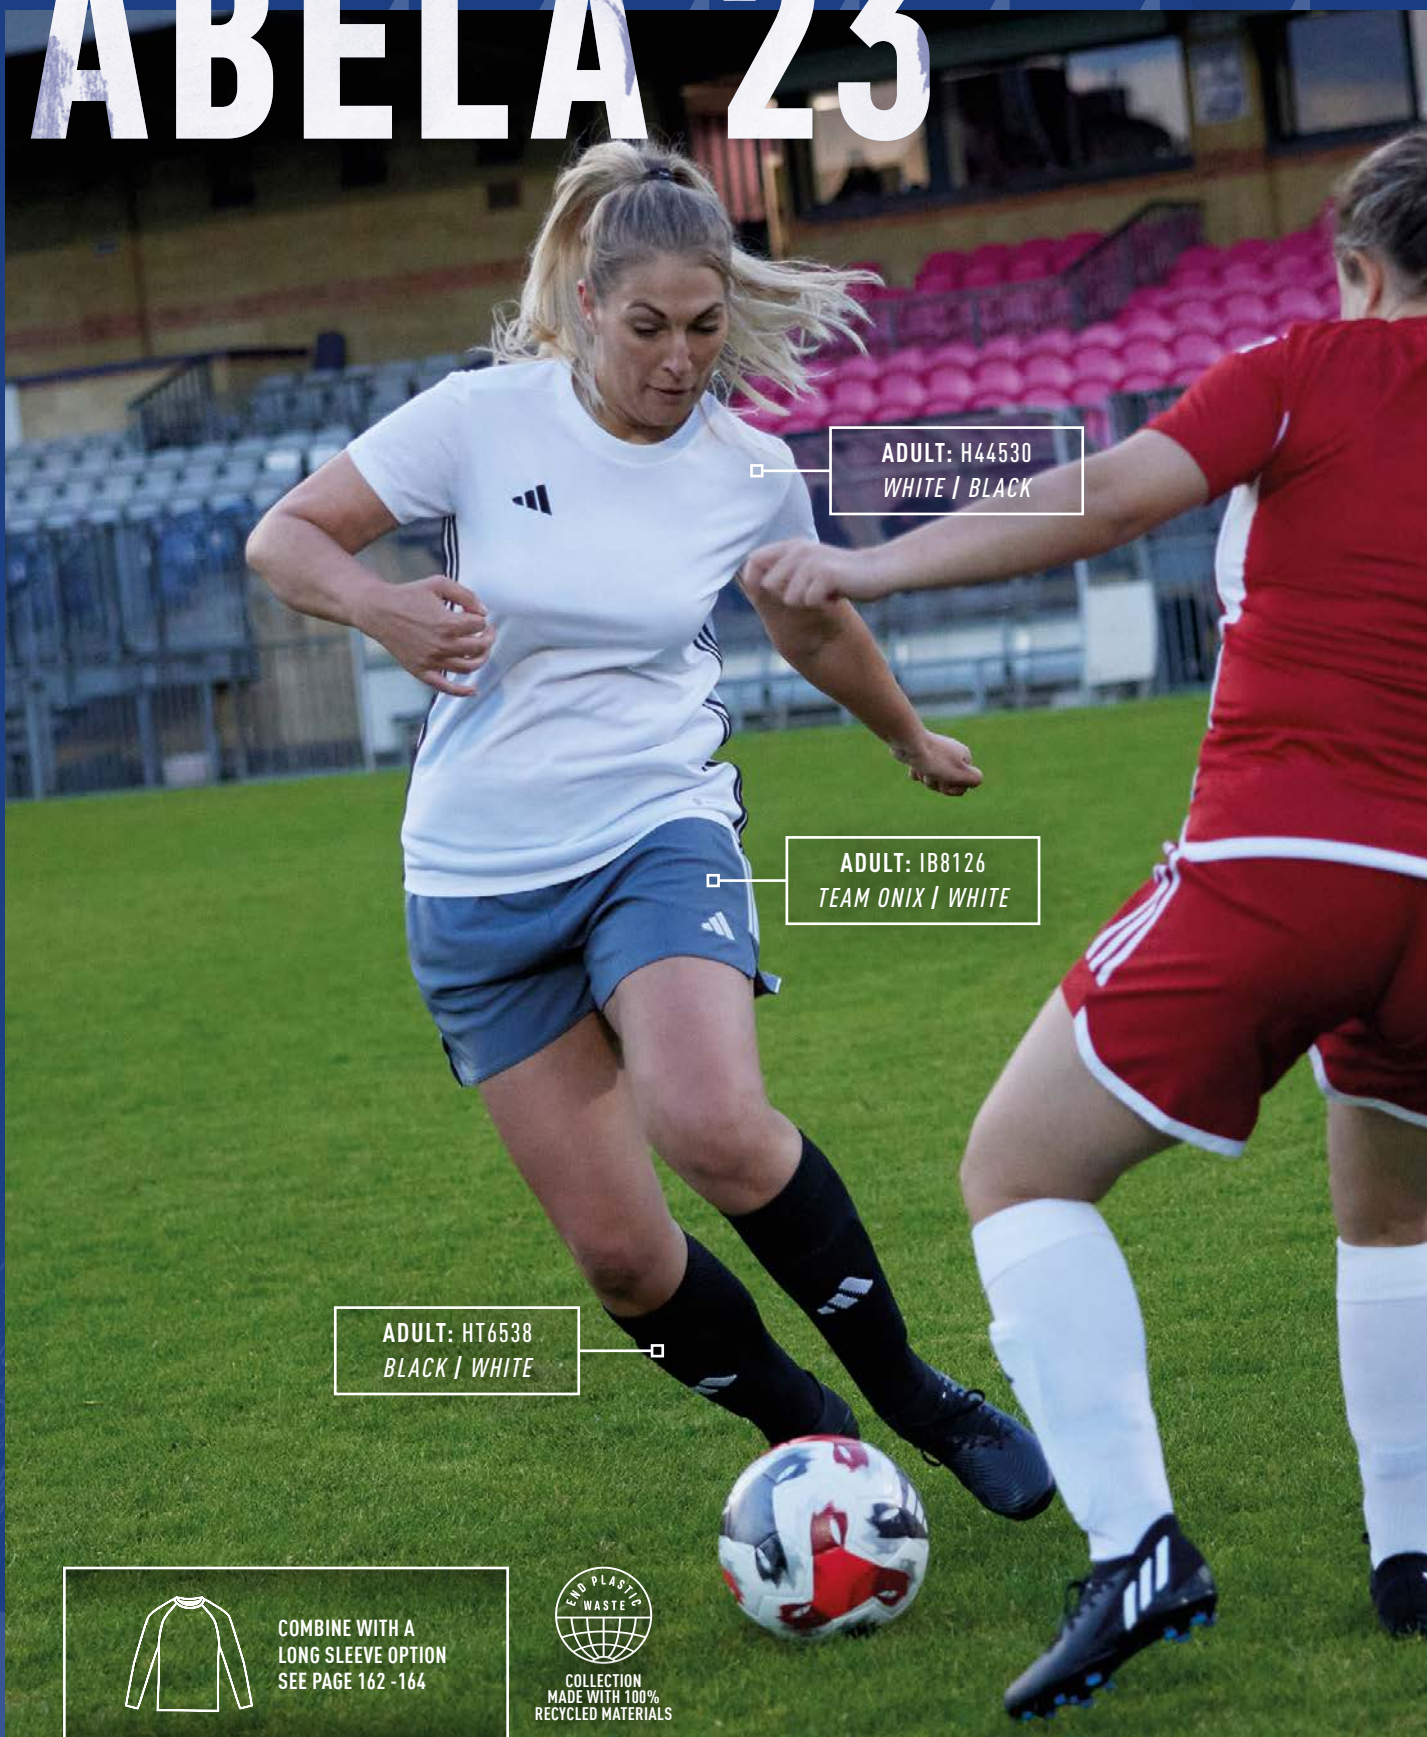

TABELA 23 JERSEY WOMEN

TABELA 23 JSY W

ADULT: 99,95 zł

SIZES: XS, S, M, L, XL, 2XL

TABELA 23

ADULT: H44530
WHITE / BLACK

ADULT: IB8126
TEAM ONIX / WHITE

ADULT: HT6538
BLACK / WHITE

COMBINE WITH A
LONG SLEEVE OPTION
SEE PAGE 162 -164

COLLECTION
MADE WITH 100%
RECYCLED MATERIALS